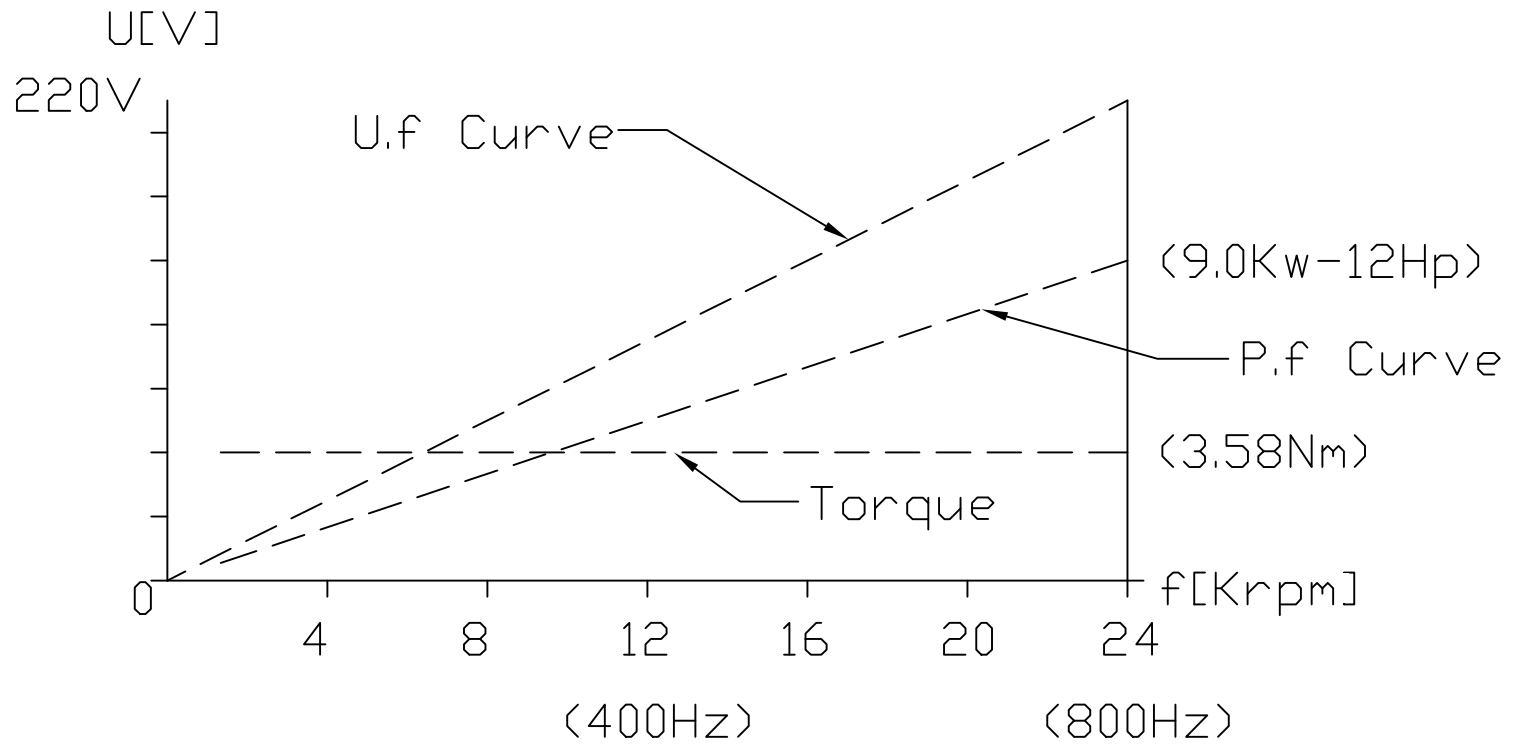

GDL70-24Z/9.0  
220V 32.0A 4P

TA:20°C

Serv:S6 60%

air cooling